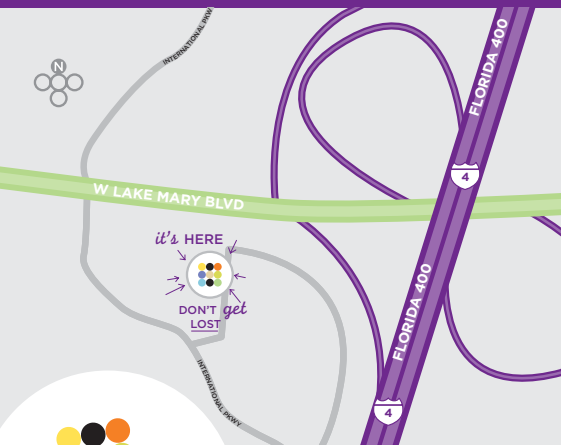

EARN FREE NIGHTS

- Join the Hyatt Gold Passport® global loyalty program and earn free nights at Hyatt hotels and resorts worldwide

EXPLORE

- Central Florida Zoo and Zoom Air
- St. Johns River Cruises & Airboat Tours
- Downtown Sanford Historic District
- Colonial Town Center and Park Place
- Seminole Towne Center
- Walking/Biking on Florida National Scenic Trail
- Wekiwa Springs State Park

NOW OVER 200 *hotel locations* AND COUNTING, SO YOU'LL NEVER HAVE
TO SETTLE FOR ANY PLACE LESS THAN HYATT PLACE

HYATT
PLACE®

hyattplace.com

HYATT PLACE LAKE MARY/ ORLANDO - NORTH

1255 South International Parkway

Lake Mary, FL 32746, USA

P 407 995 5555

F 407 995 5556

hyattplacelakemary.com

TRANSPORTATION

- From SFB Airport: 15 min by car (9 miles)
- From Orlando Downtown: 22 min by car (15 miles)
- From Interstate 4: 1 min by car